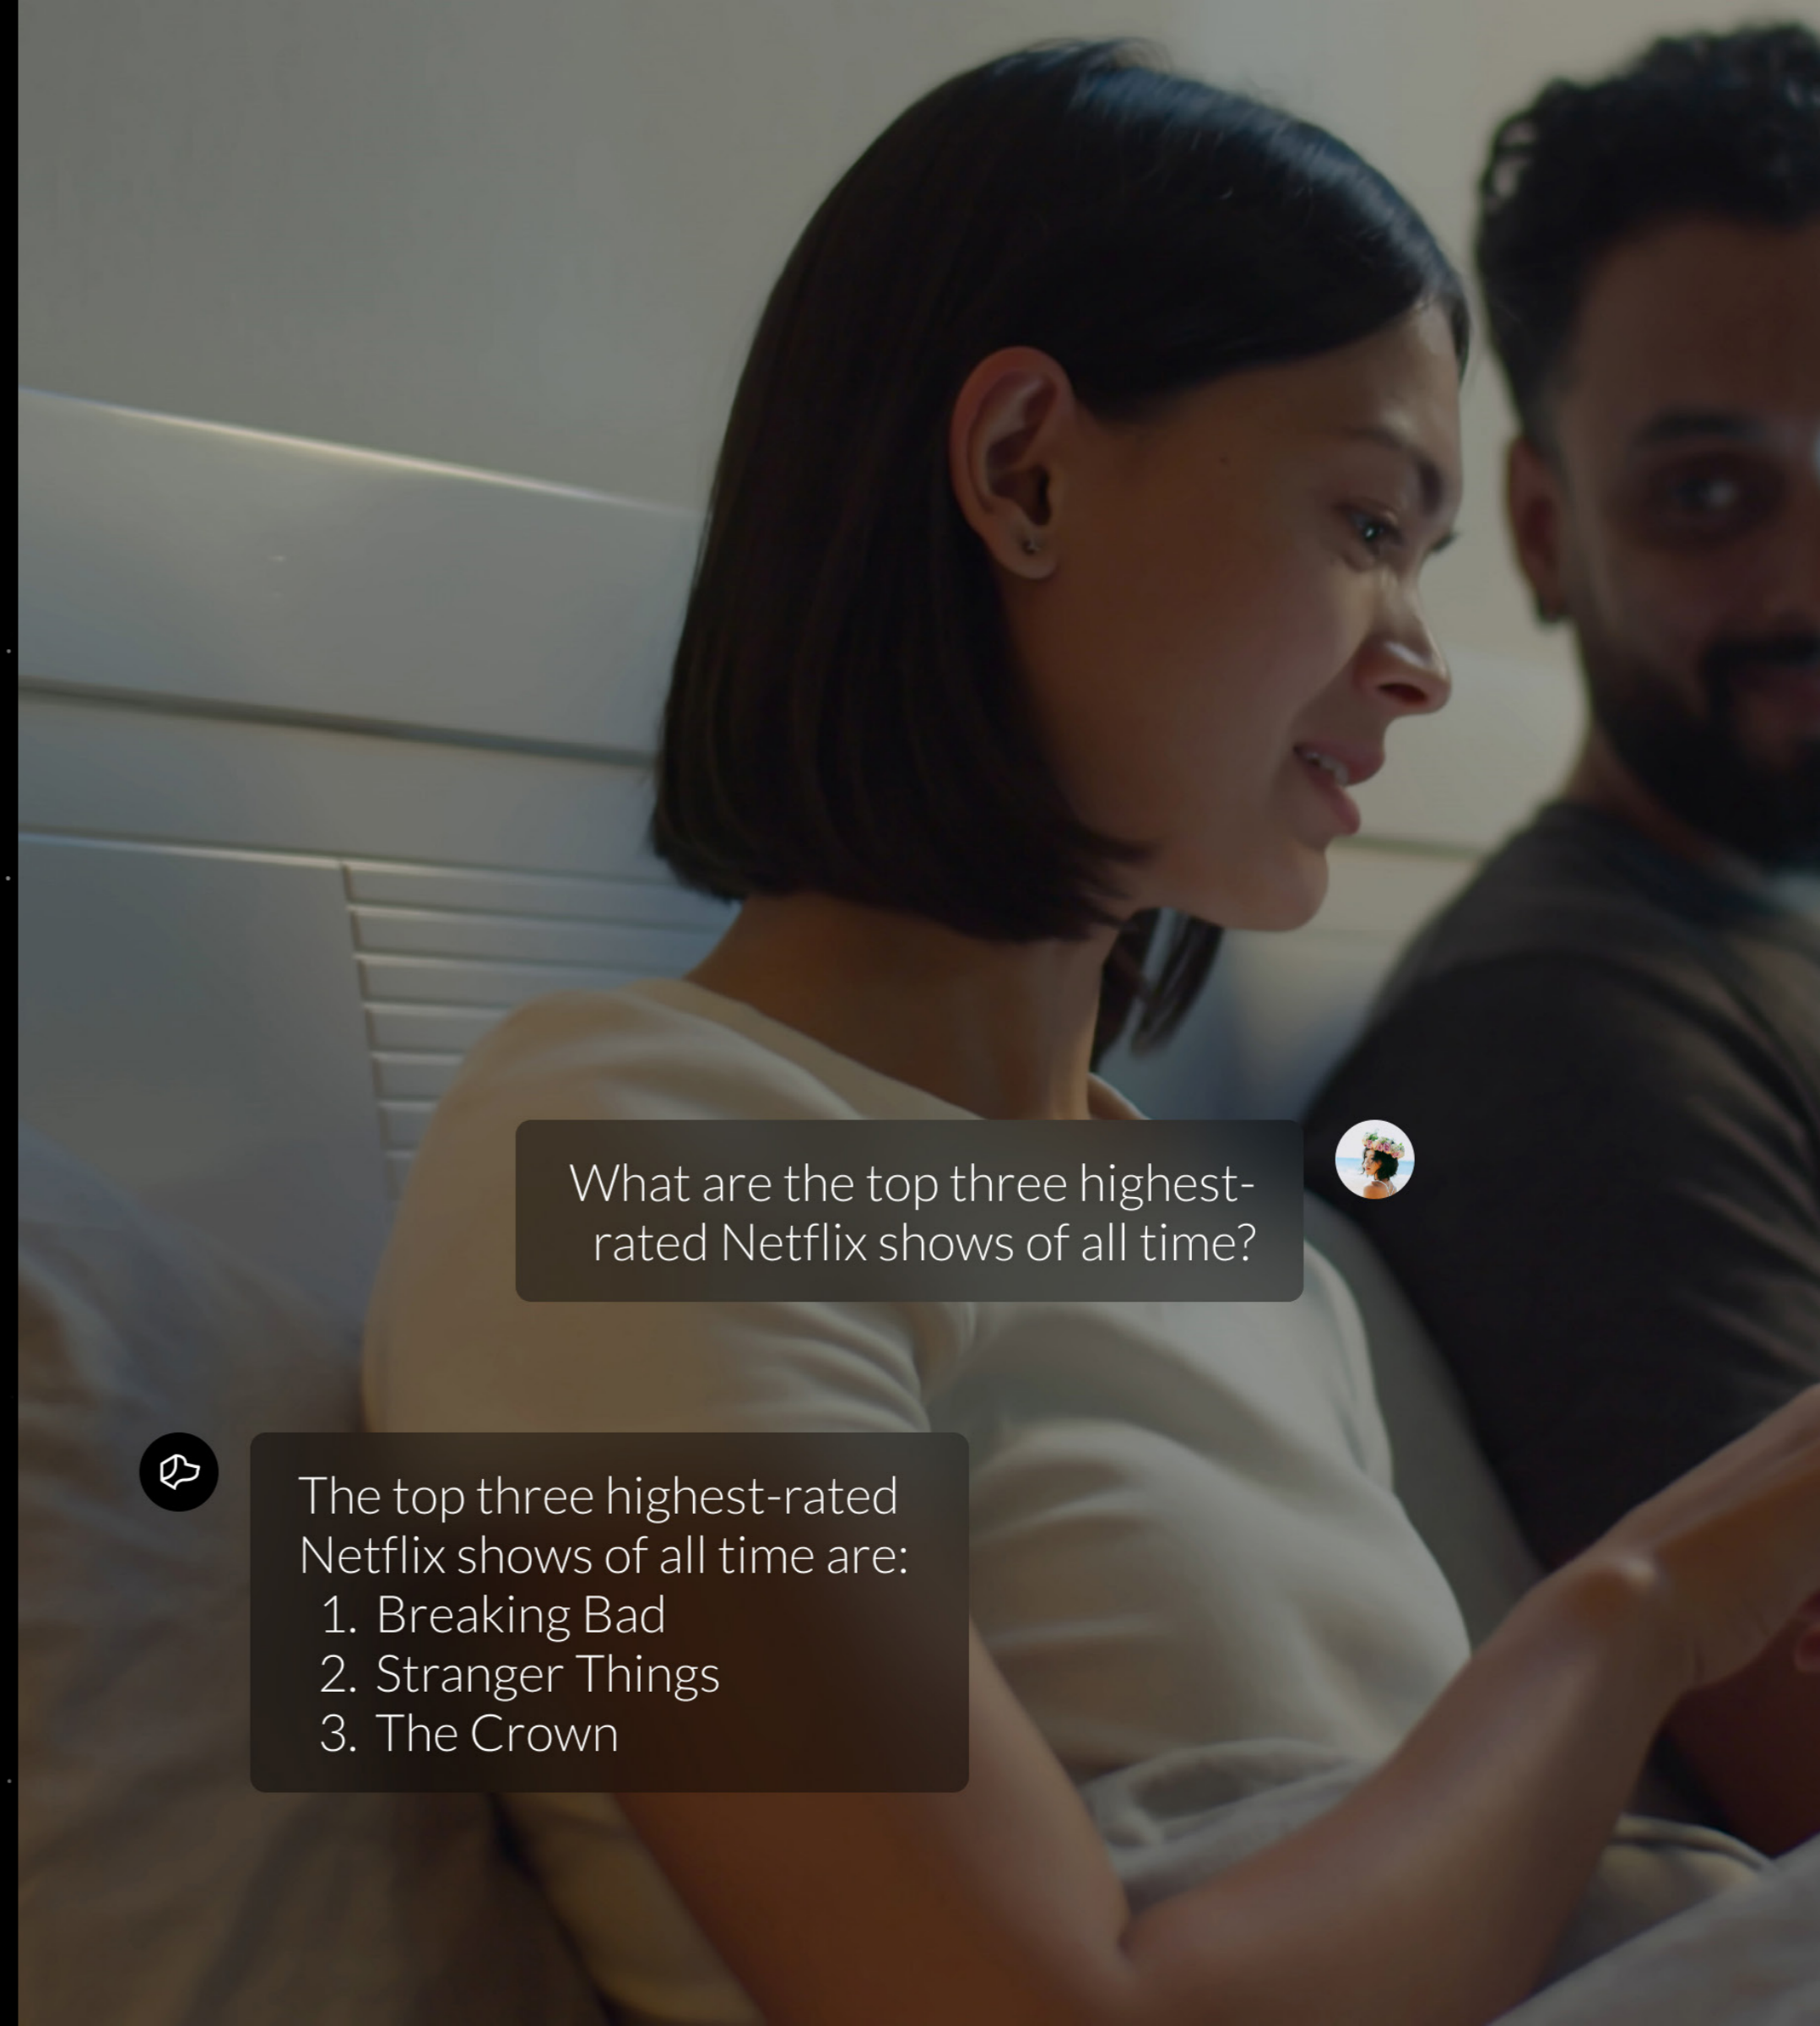

JoshGPT empowers everyone with access to information and generative content across limitless use-cases. Whether you are looking for nearby restaurant recommendations, curious about the inspiration behind a favorite song, or want help planning the logistics of your upcoming vacation, JoshGPT generates tailored and engaging responses.

CATEGORIES

- MUSIC
- ART
- COOKING
- HISTORY
- TRAVEL
- TRIVIA
- LOCALE
- ENTERTAINMENT
- MATH
- FASHION
- NUTRITION
- AND MORE

What are the top three highest-rated Netflix shows of all time?

The top three highest-rated Netflix shows of all time are:
1. Breaking Bad
2. Stranger Things
3. The Crown