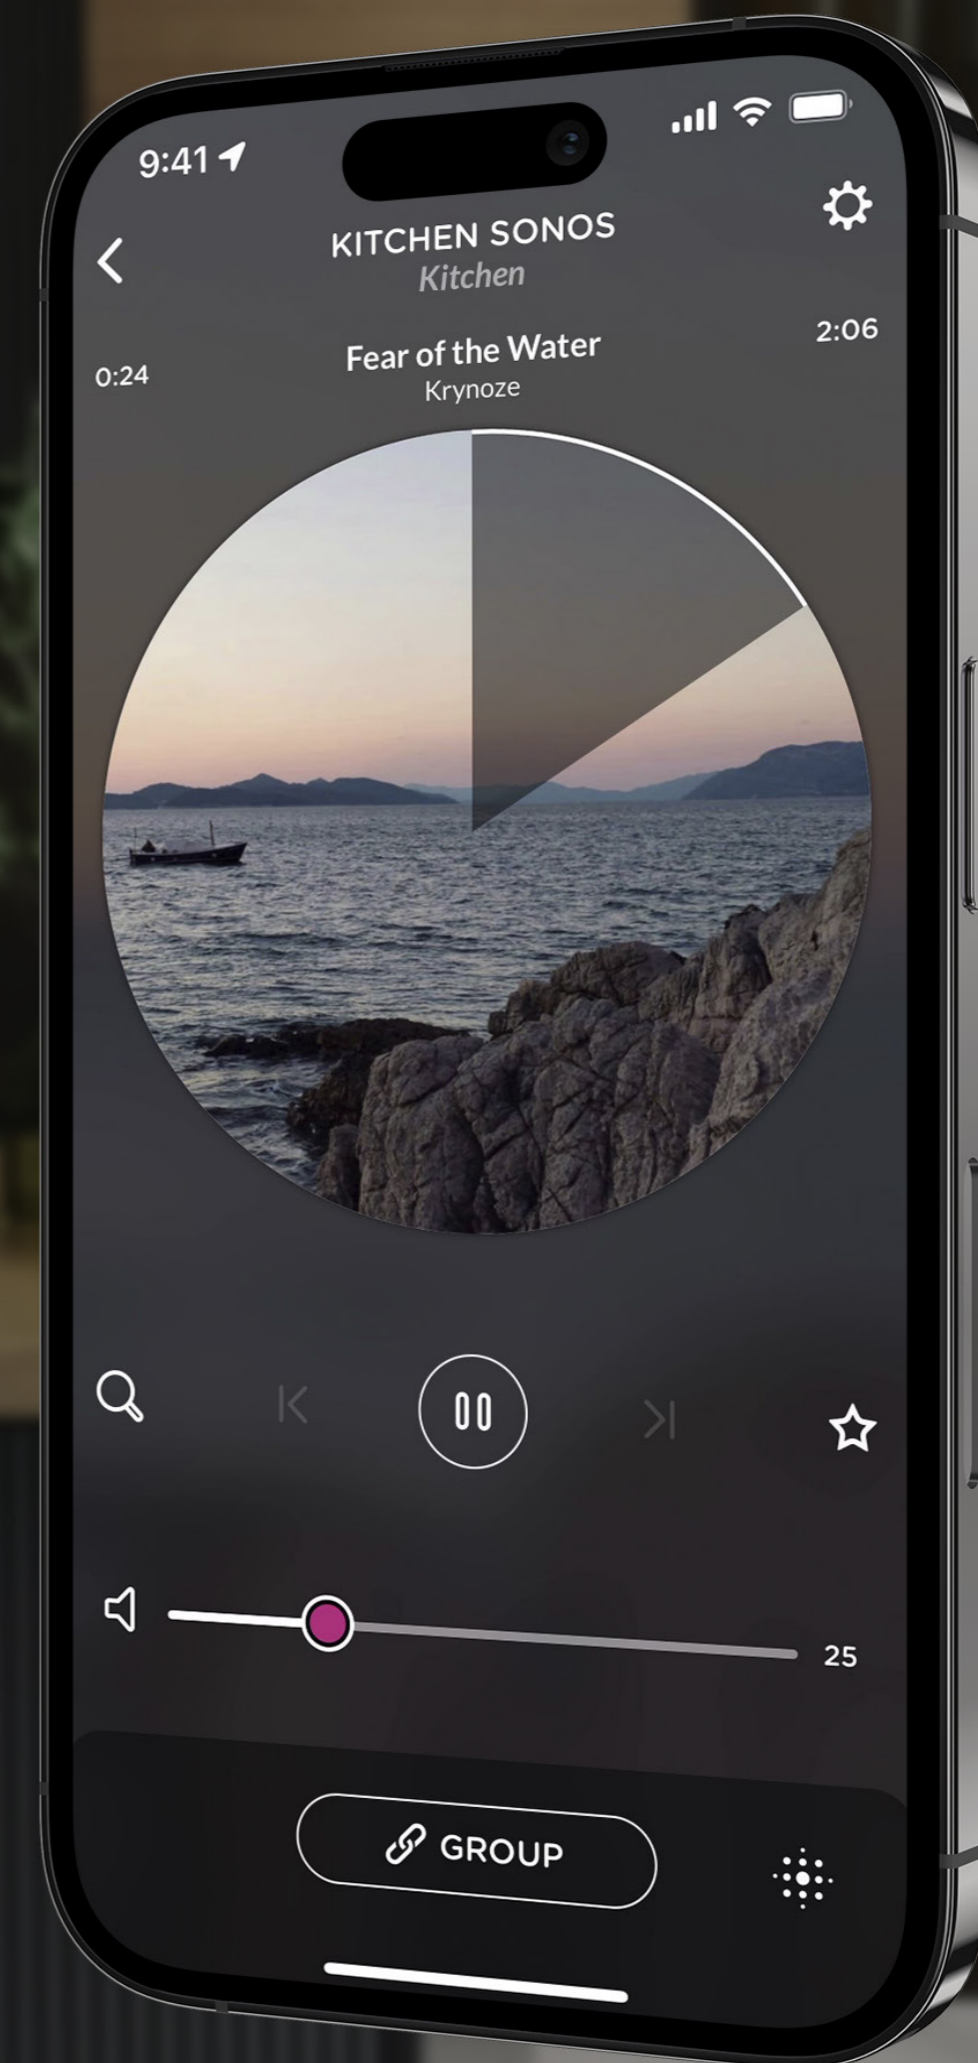

MOVE TO YOUR OWN BEAT

Ask Josh to play your favorite tunes.

Ask Josh to play any artist, album, song, genre, or playlist to create the perfect mood. Josh intelligently finds the right content for you, no matter how specific or broad the request.

“OK Josh, Listen to Smooth Jazz”