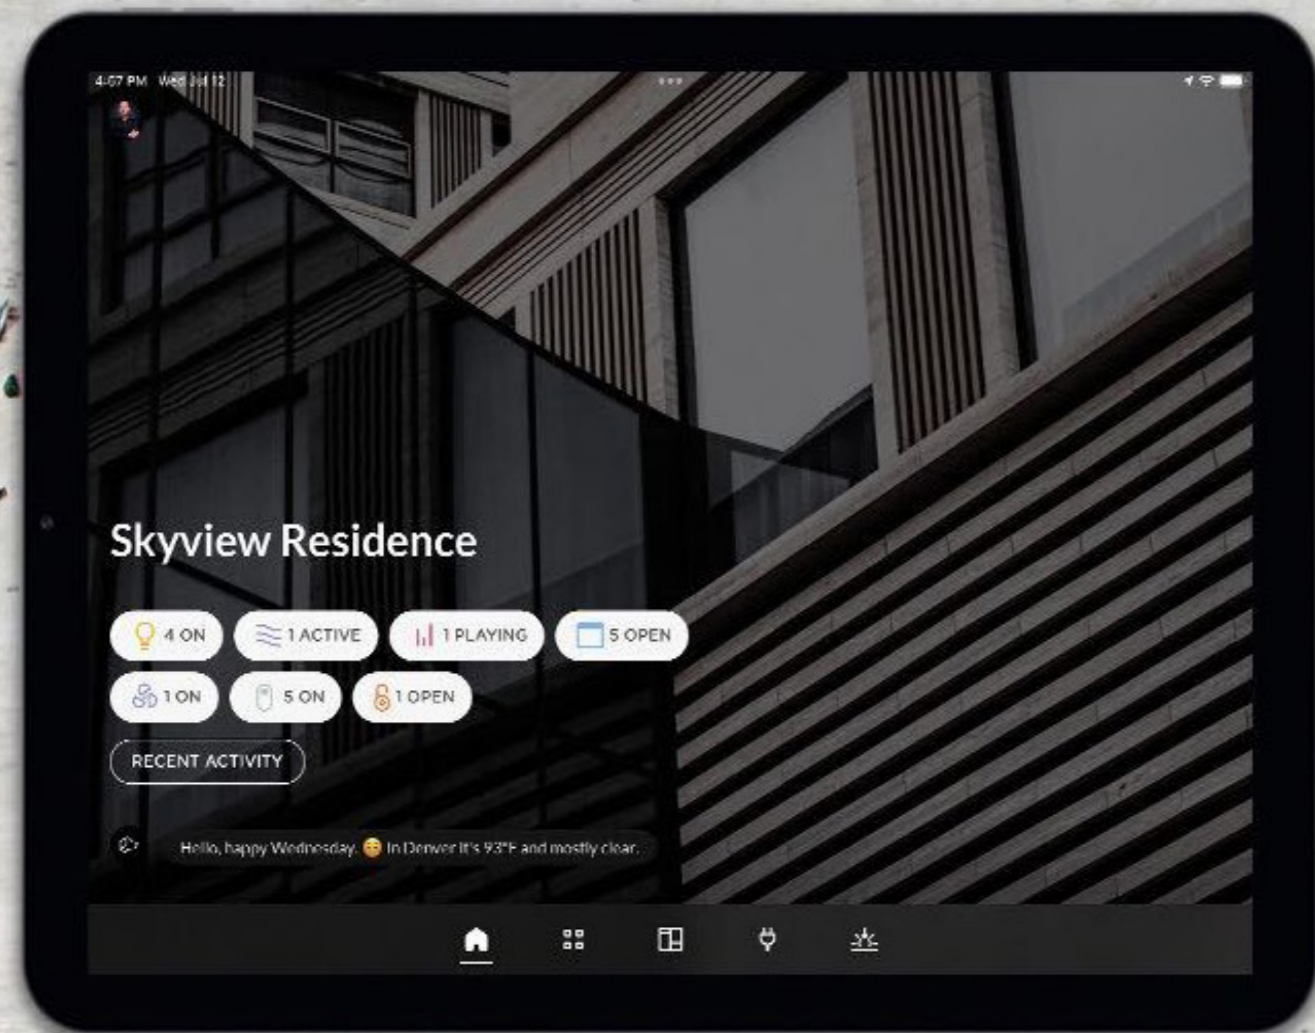

BEST NEW PRODUCT
CEDIA AWARDS

EXCITE! AWARD
RESIDENTIAL TECH

EDITOR'S CHOICE
RES TECH TODAY

CORAL WHITE

JET BLACK

Introducing Josh Nano

The smart home's first Architectural
Microphone—robust technology meets
uncompromising design to seamlessly
blend into the decor of any room.

Josh Nano is location-aware, enabling
contextual commands to set the mood in
every room of your home. Effortlessly tune
lights, adjust shades, play music, and more!

AWARD-WINNER

CORAL WHITE

JET BLACK

DRIVEN BY AI

Proactive recommendations developed by artificial intelligence.

Imagine a home that's intelligent enough to turn off the lights automatically when you go to bed, or pause the music when you leave for work. Josh is turning these future concepts into a reality.

ENVIRONMENTAL CONTROL

Illuminating Elegance

Josh enables the organic and architectural beauty of every environment to shine brightly. Set the perfect mood lighting with access to a palette of over 16.7 million colors or bathe your surroundings in natural daylight with seamless shading control.