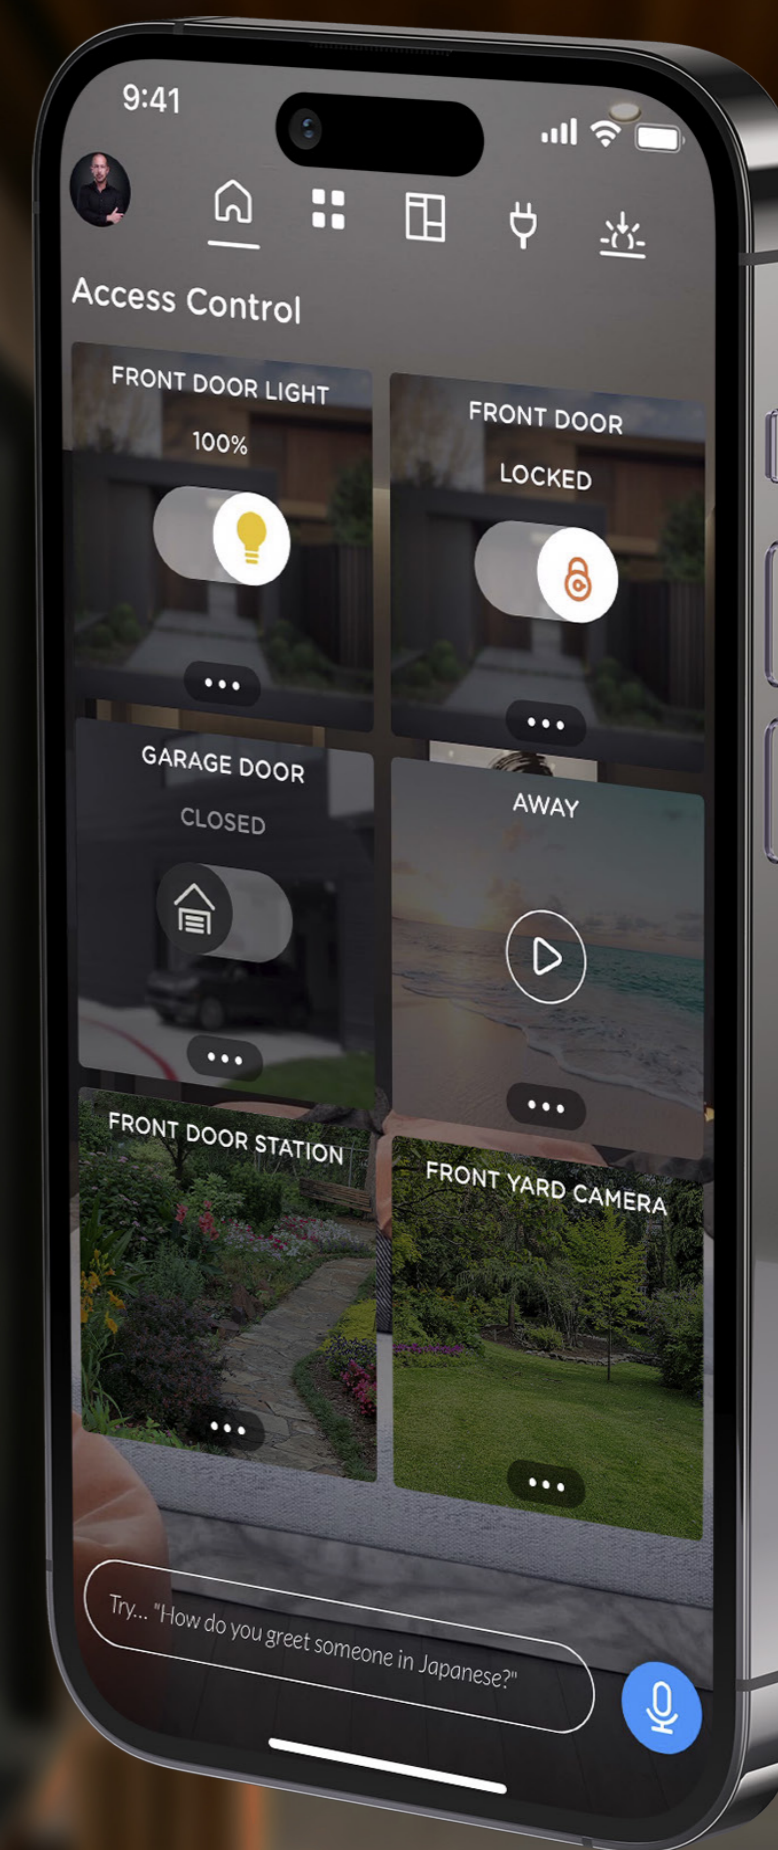

HOME CONTROL

Take Control of Your Environment

As a whole-home interface, the Josh App provides a full-featured solution for controlling everything from lights and shades to music and TV. View security cameras and watch over your property in real-time from anywhere.

Josh Nano is location-aware, enabling
contextual commands to set the mood in
every room of your home. Effortlessly tune
lights, adjust shades, play music, and more!

AWARD-WINNER

CORAL WHITE

JET BLACK

DRIVEN BY AI

ENVIRONMENTAL CONTROL

Illuminating Elegance

Josh enables the organic and architectural beauty of every environment to shine brightly. Set the perfect mood lighting with access to a palette of over 16.7 million colors or bathe your surroundings in natural daylight with seamless shading control.

ACCESS CONTROL

Protecting Your Peace of Mind

Josh secures your home with remote monitoring, notifications if unknown activity is detected, and rapid responsiveness. Take swift action through the Josh App or with voice commands to deter any unwanted intrusions.