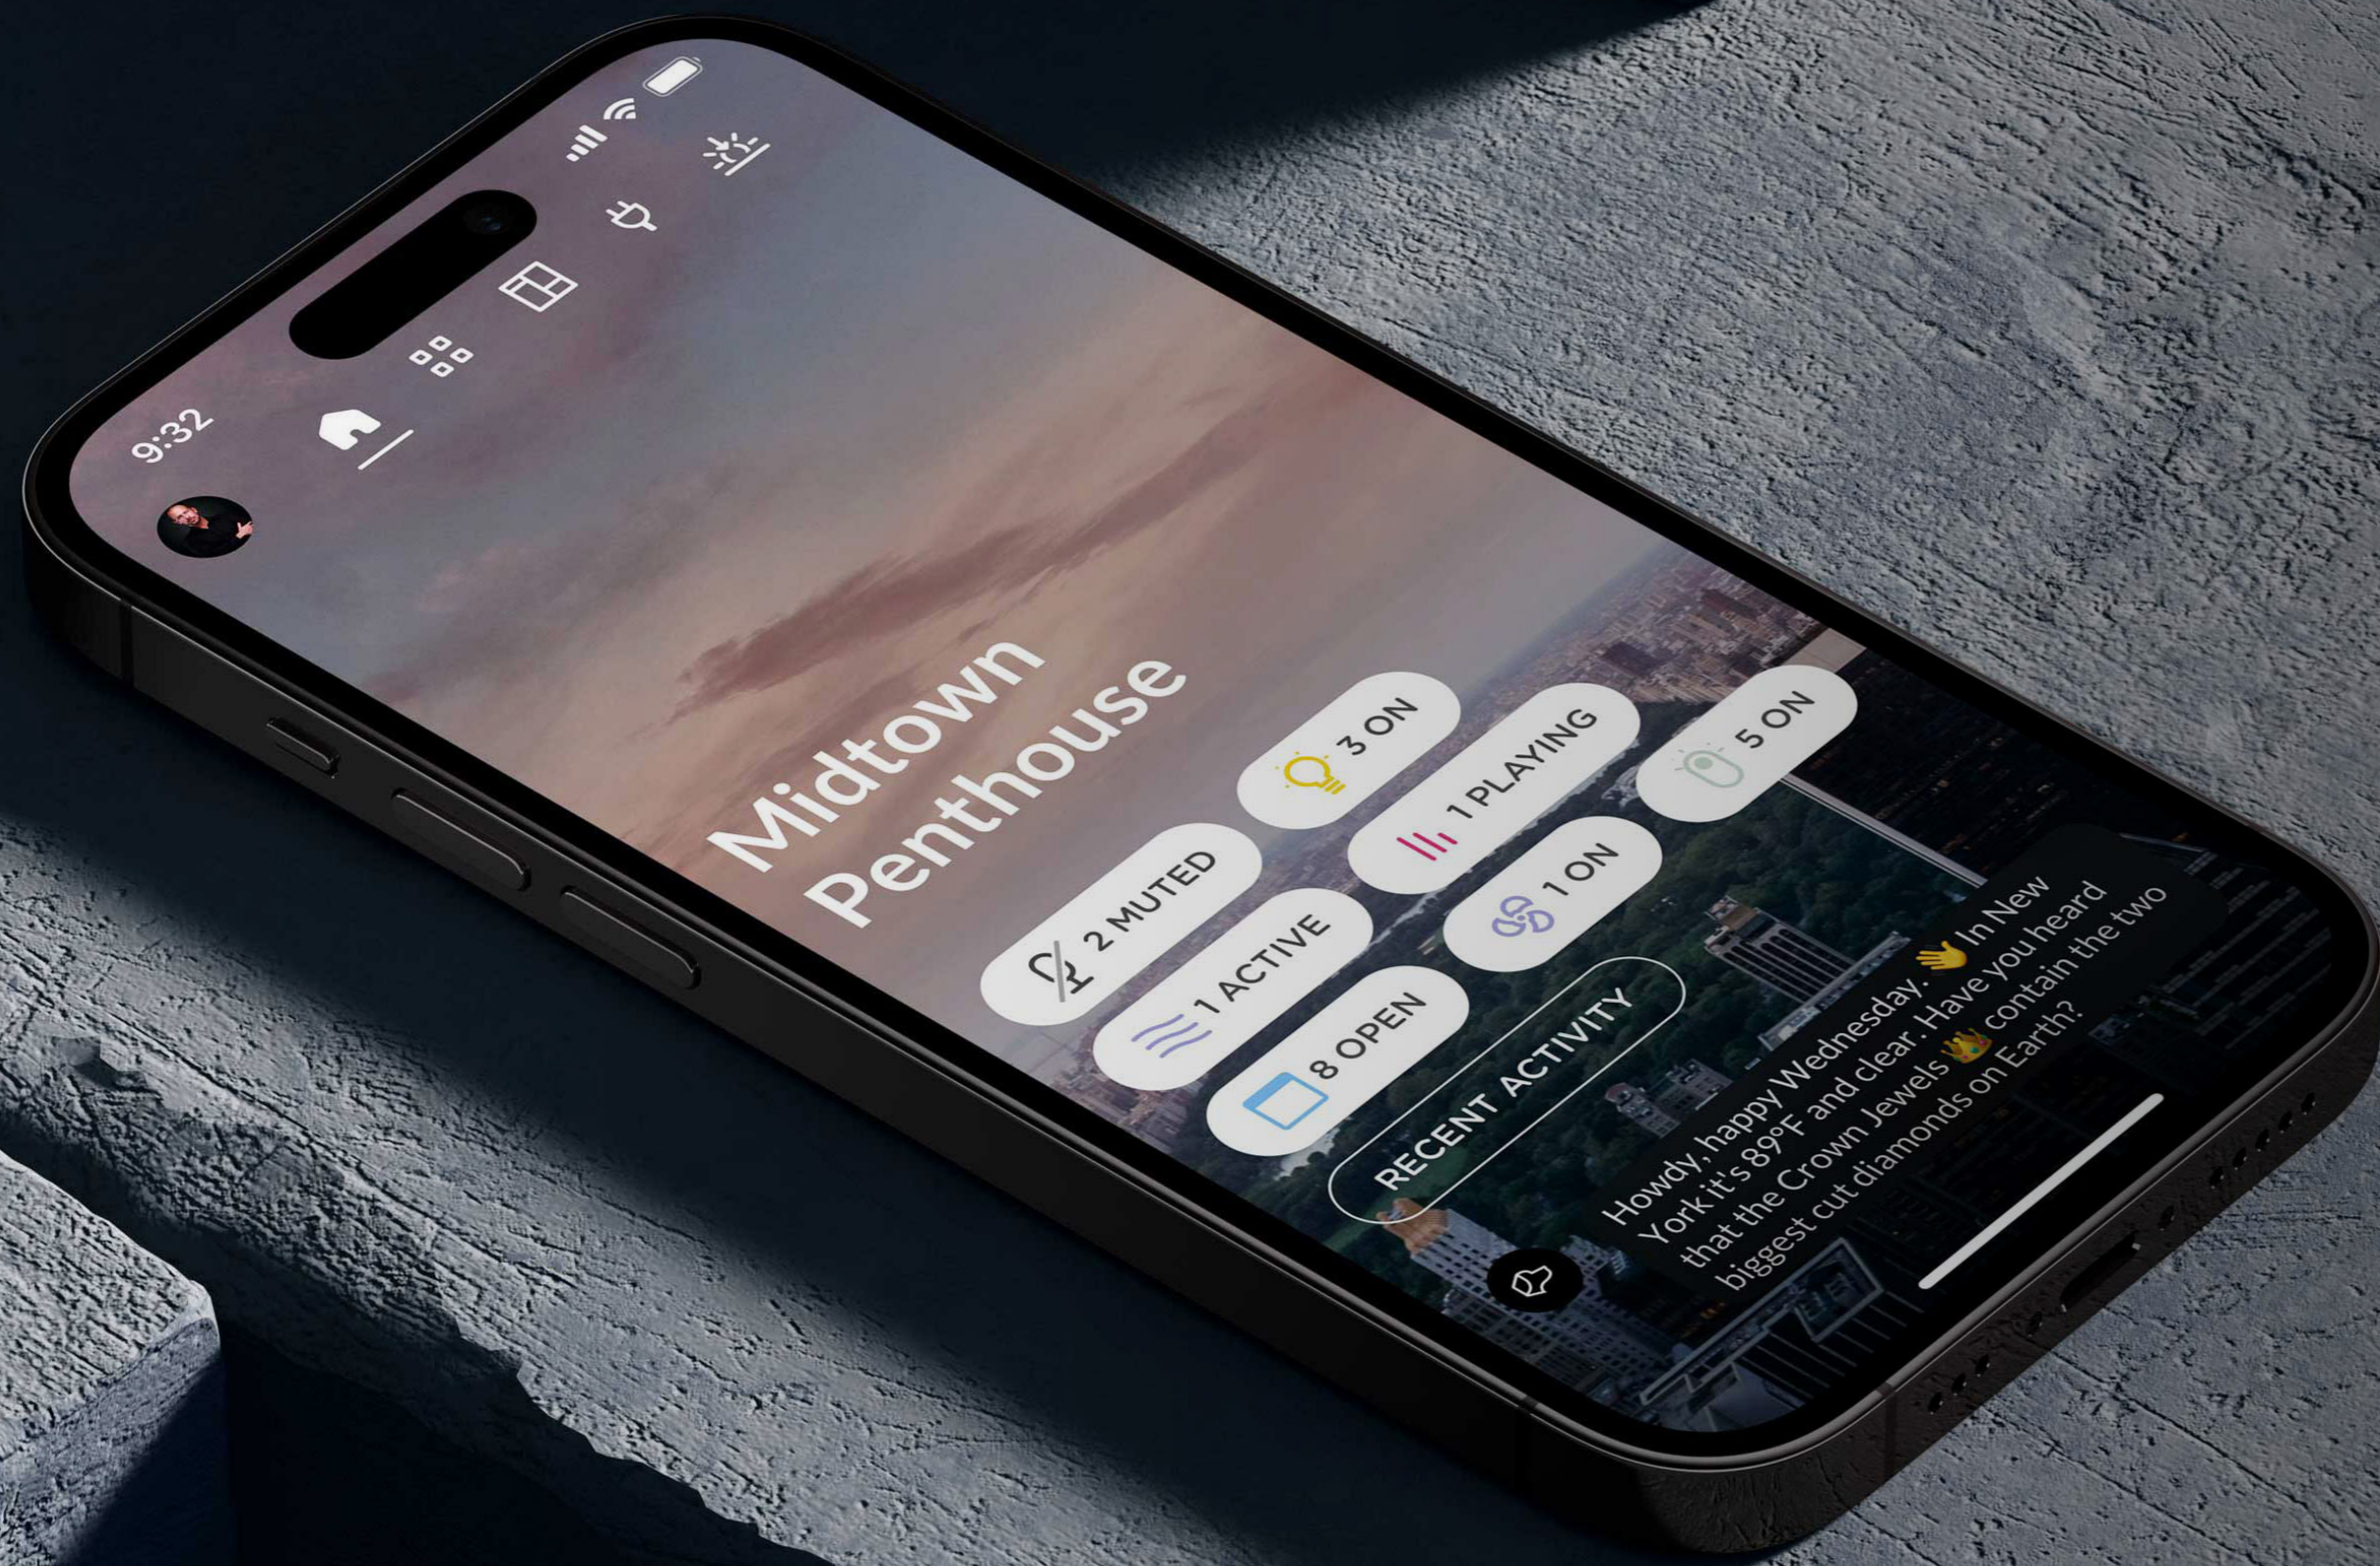

JOSH

EXPERIENCE HOME INTELLIGENCE

When we set out to create Josh, we wanted to design the perfect smart home experience. Josh is immensely powerful, yet simple to use for every member of the family. With a beautiful app for control and customization, as well as advanced voice control to offer unparalleled convenience, Josh is built to suit any lifestyle. We believe privacy is non-negotiable in the home, and Josh has been engineered to protect your data and earn your trust. We are excited to share the vision and introduce you to Josh!

Tim Gill, CTO

Alex Capecelatro, CEO

HOME INTELLIGENCE

Live smarter—Josh takes care of the little things in life so you can focus on what is important.

With Josh, elegant design seamlessly blends with technology to provide a simplified and secure control platform. Enjoy efficient smart home accessibility with the Josh App or conveniently set the mood with contextual voice commands. Josh knows its role and continues to adapt, enabling users to freely interact with their surroundings and automate their lifestyle in whatever way feels most natural.

THE SMART HOME, REDEFINED.

Pioneering a New Era of
Intelligent Living Experiences.

WHAT IS HOME INTELLIGENCE?

Home Intelligence is a multi-faceted approach to personalized control and proactive automation tailored to your unique lifestyle.